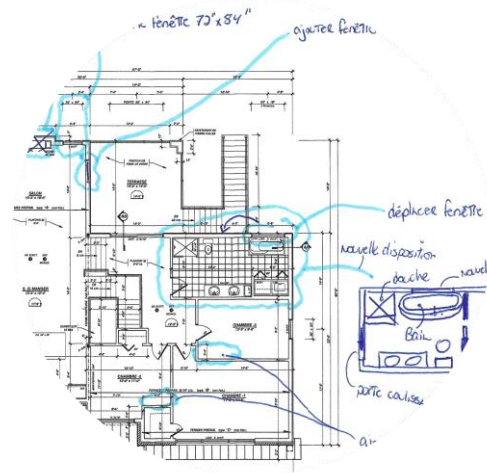

Gestion des modifications